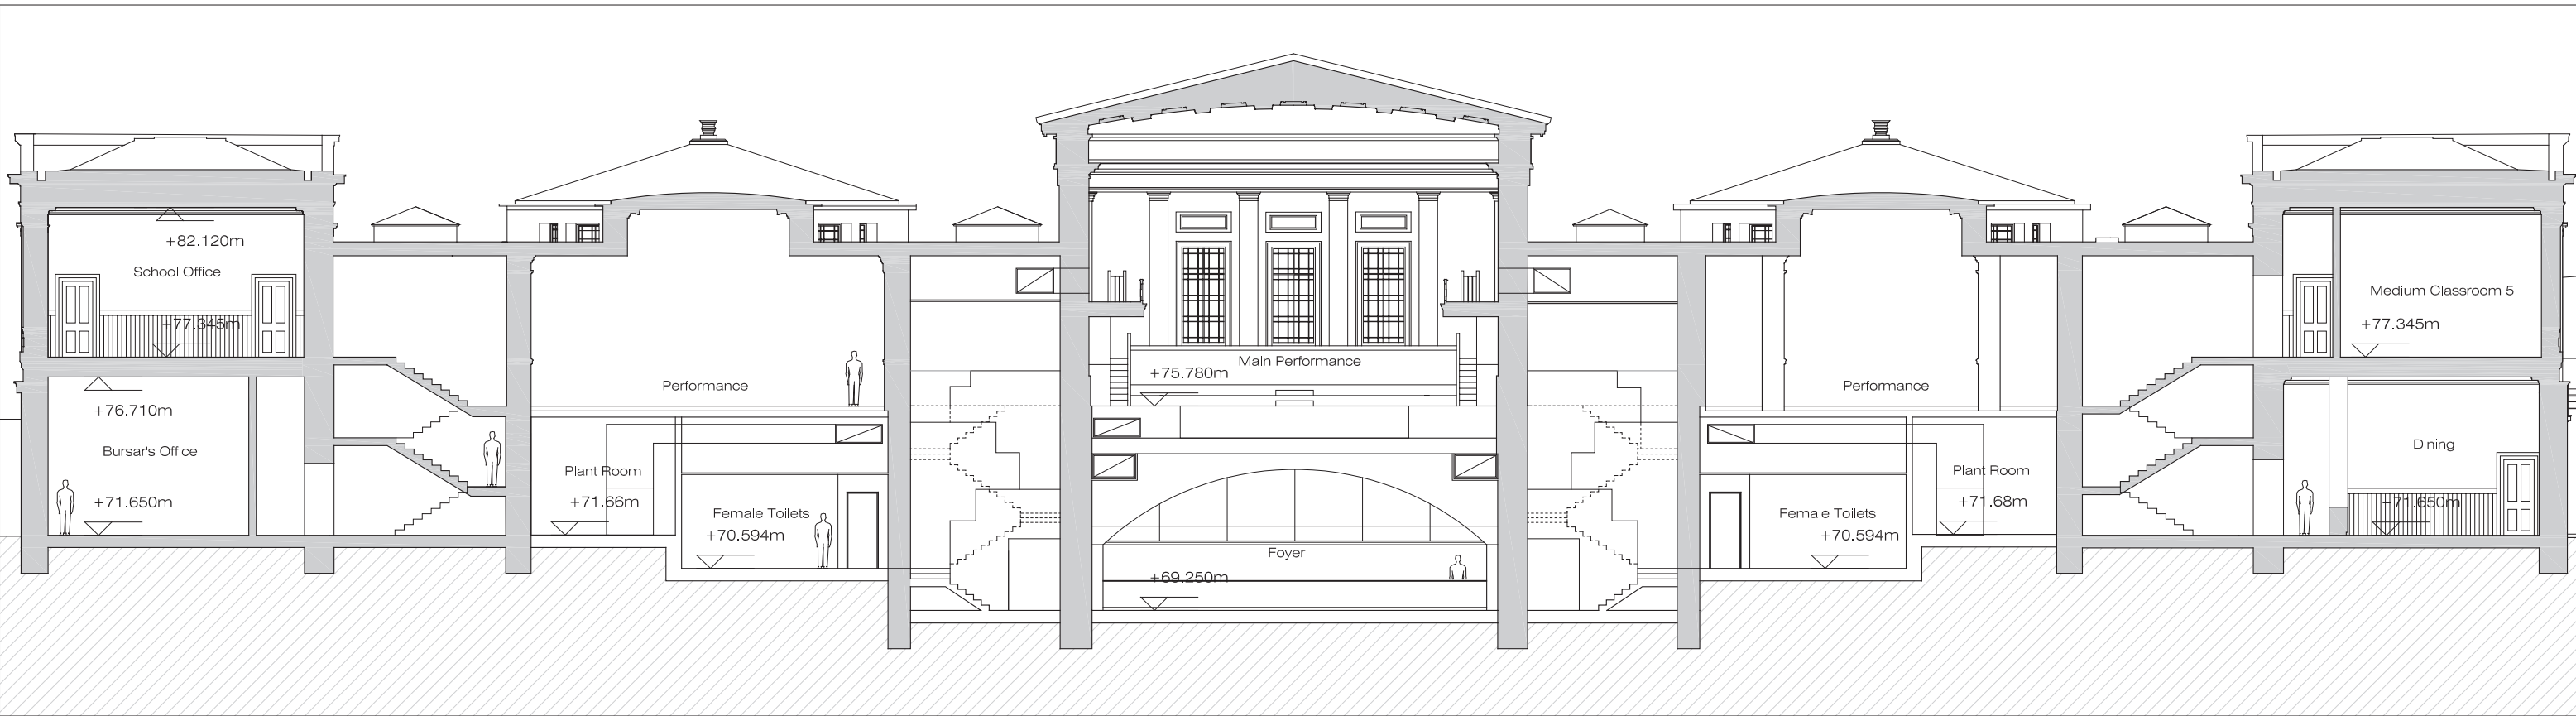

PROJECT TITLE: A New St Mary's Music School at the former Royal High School for the RHPST & Dunard Fund

DRAWING TITLE: GA Sections Proposed Sections CC, DD

DWG STATUS: INFORMATION

DRAWN: DR	JOB NO:
CHECKED: jem	DATE: 20.11.15
FILE:	SCALE: 1:100 @ A1
DRAWING NO: AL/03/02	REVISION:

Section EE Scale 1:200

Section EE Scale 1:100

**Richard Murphy Architects**

PROJECT TITLE A New St Mary's Music School  
 the former Royal High School  
 for the RHSPT & Dunard Fund

DRAWING TITLE GA Sections  
 Proposed  
 Sections EE

DWG STATUS INFORMATION

DRAWN DR	JOB NO.
CHECKED jem	DATE 20.11.15
FILE	SCALE 1:100 @ A1
DRAWING NO. AL/03/03	REVISION