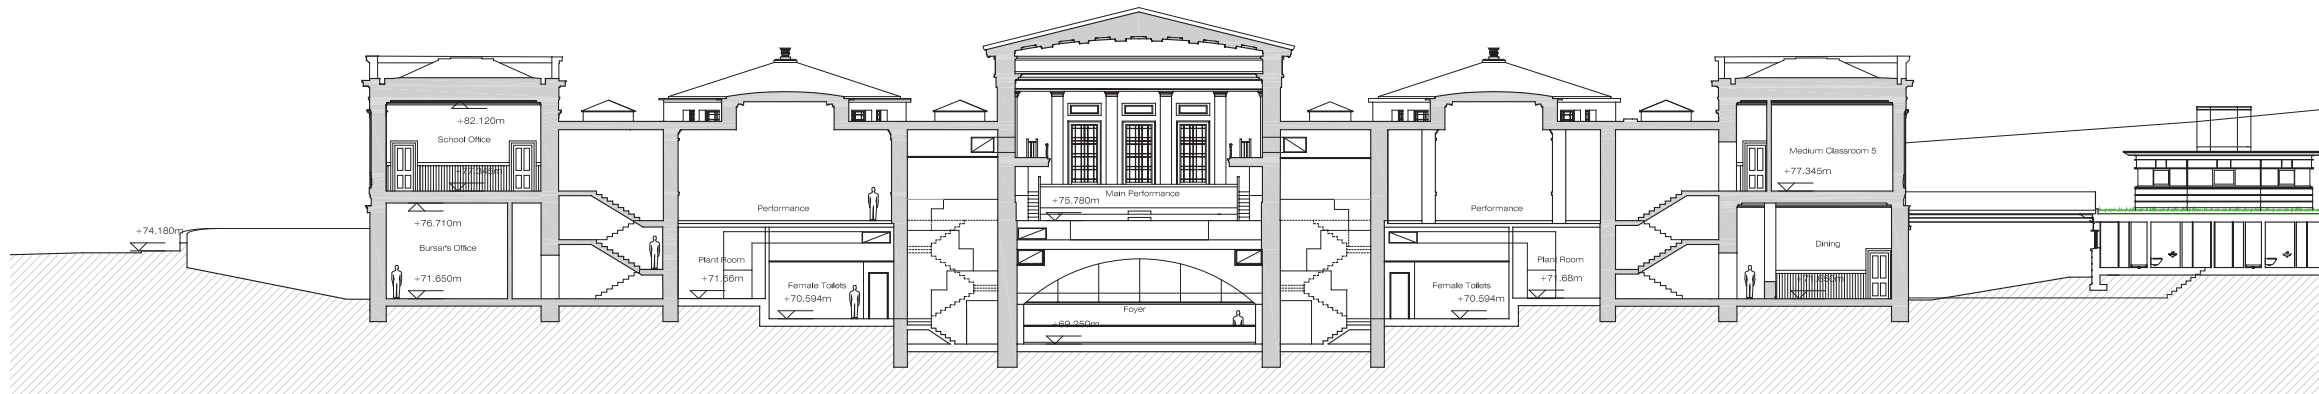

Section EE Scale 1:200