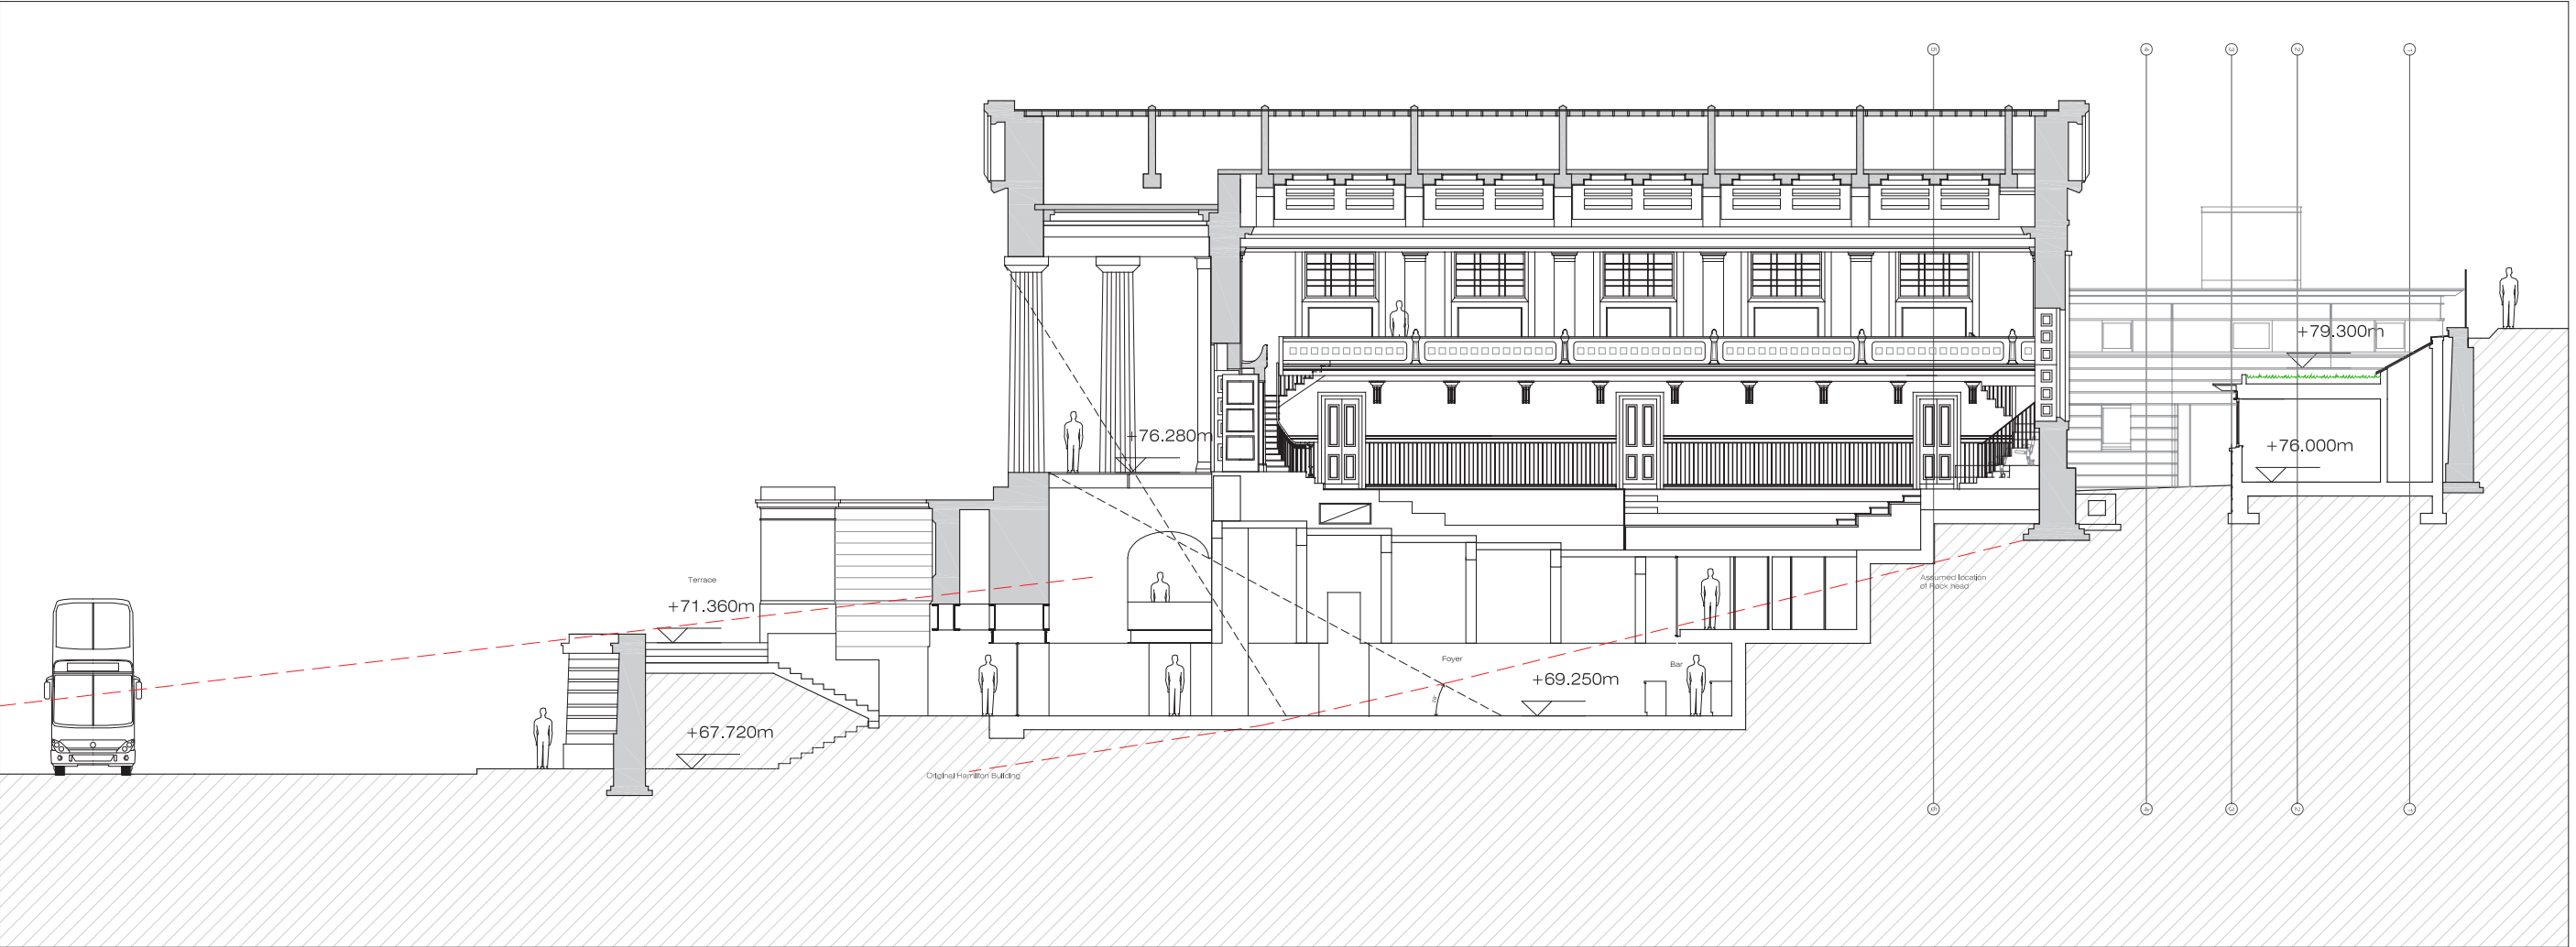

NOTES

Richard Murphy Architects Ltd.
Registered in Scotland No 255372
This drawing is copyright. All rights reserved.
Do not scale from this drawing; work from figured dimensions only.

Section CC Scale 1:100