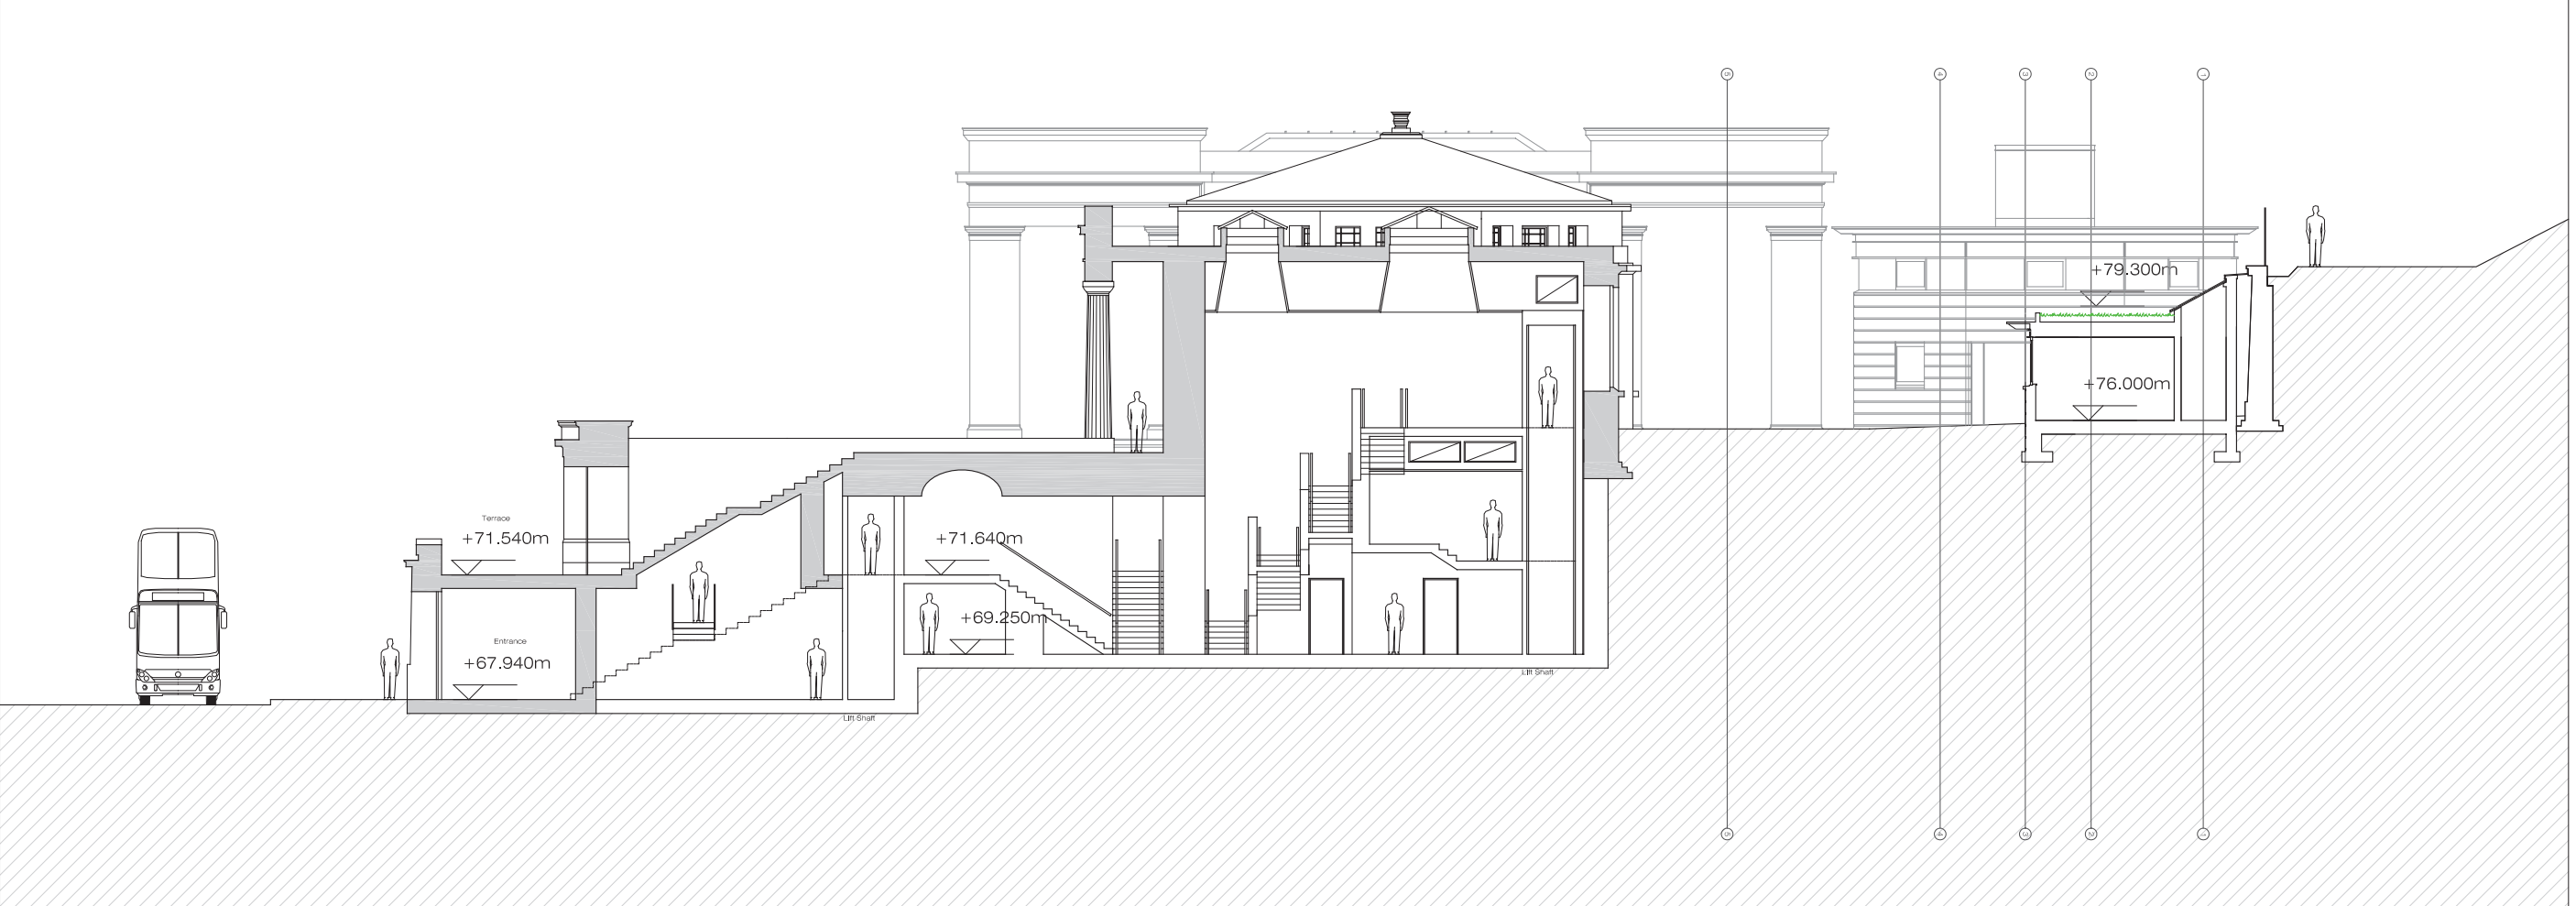

Section BB Scale 1:100

PROJECT TITLE A New St Mary's Music School at the former Royal High School for the RHPST & Dunard Fund

DRAWING TITLE GA Sections Proposed Sections AA, BB

DWG STATUS INFORMATION

DRAWN	DR	JOB NO.	
CHECKED	jem	DATE	20.11.15
FILE		SCALE	1:100 @ A1

DRAWING NO.	AL/03/01	REVISION