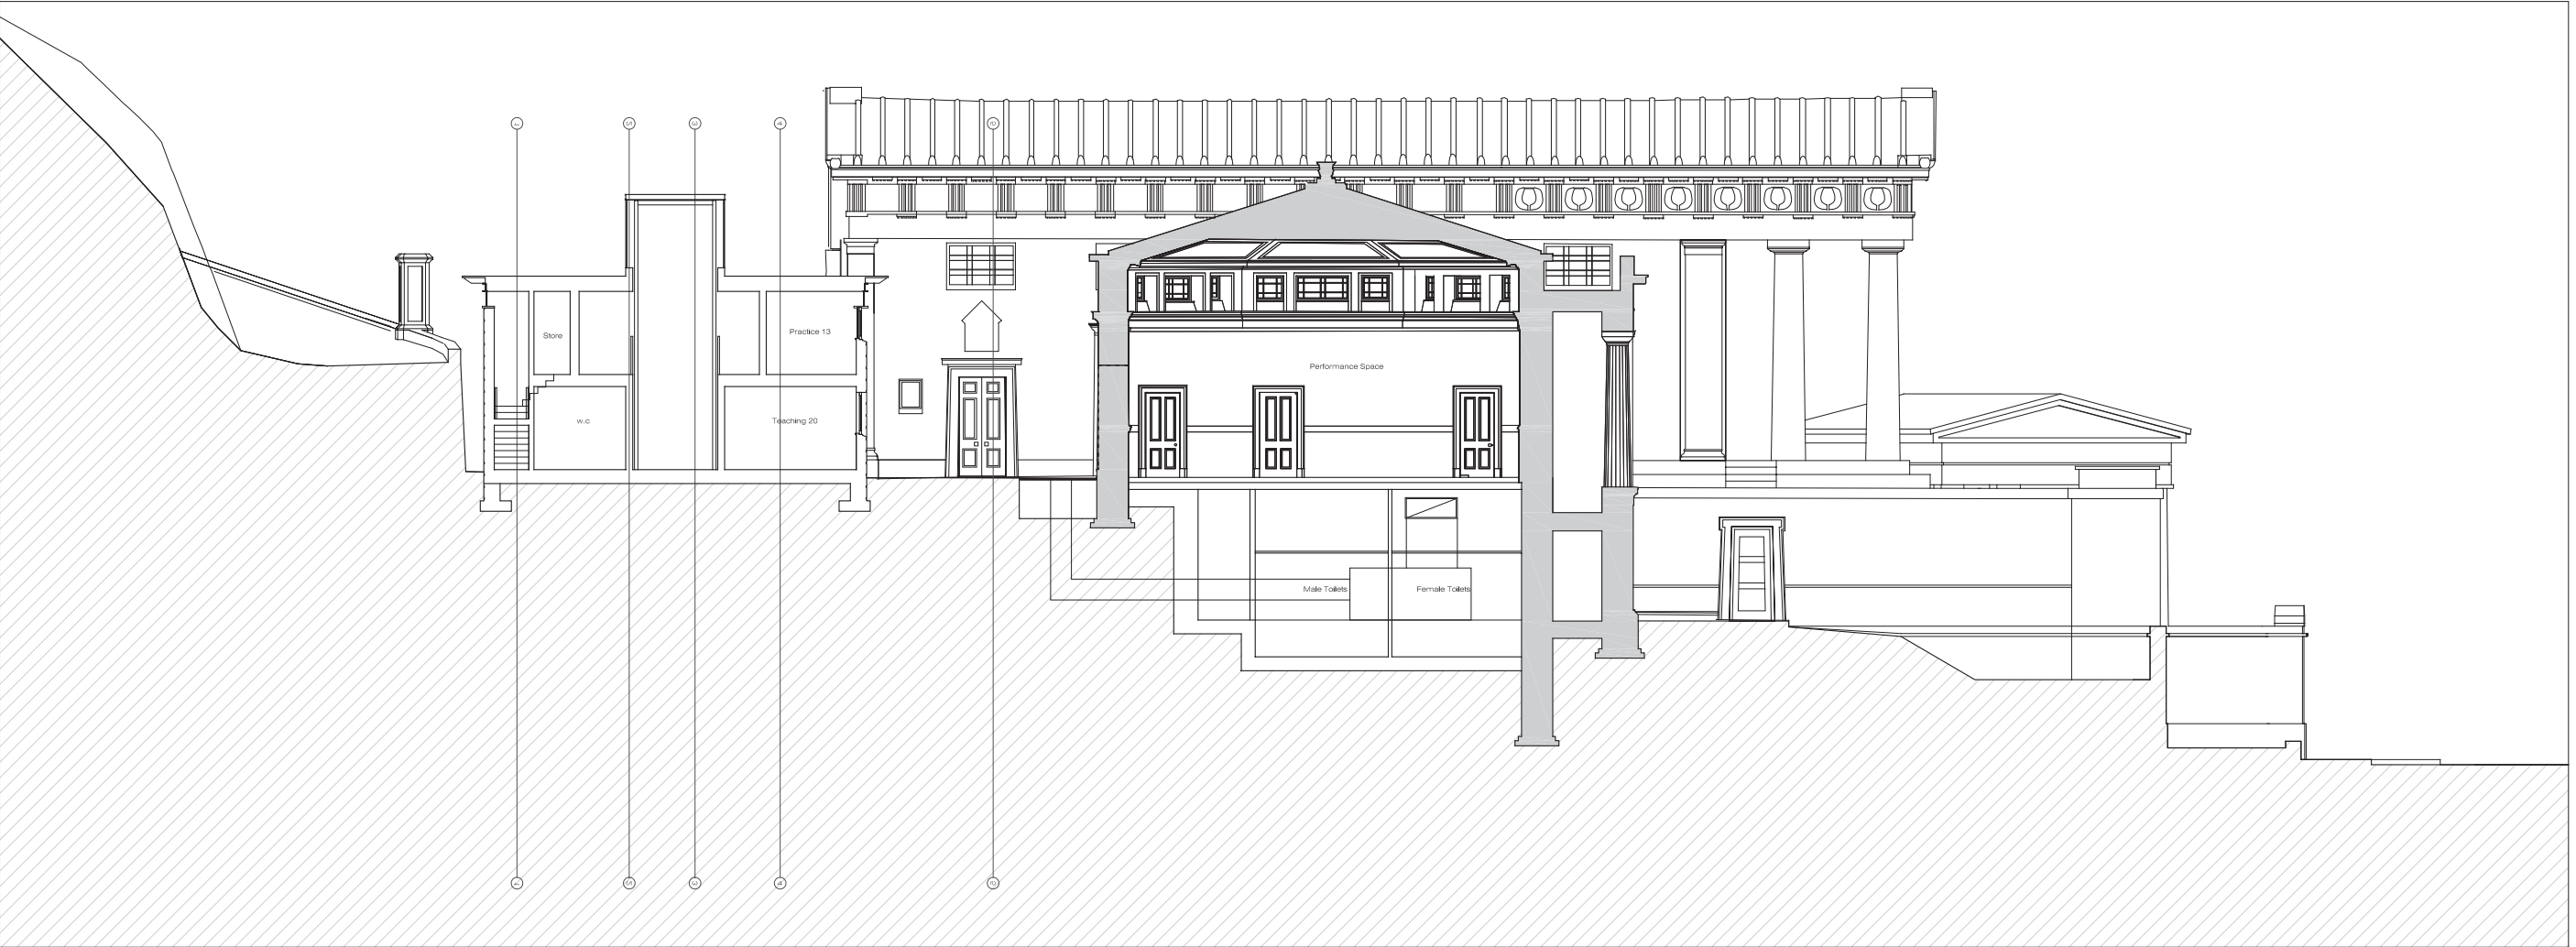

NOTES

Section AA Scale 1:100