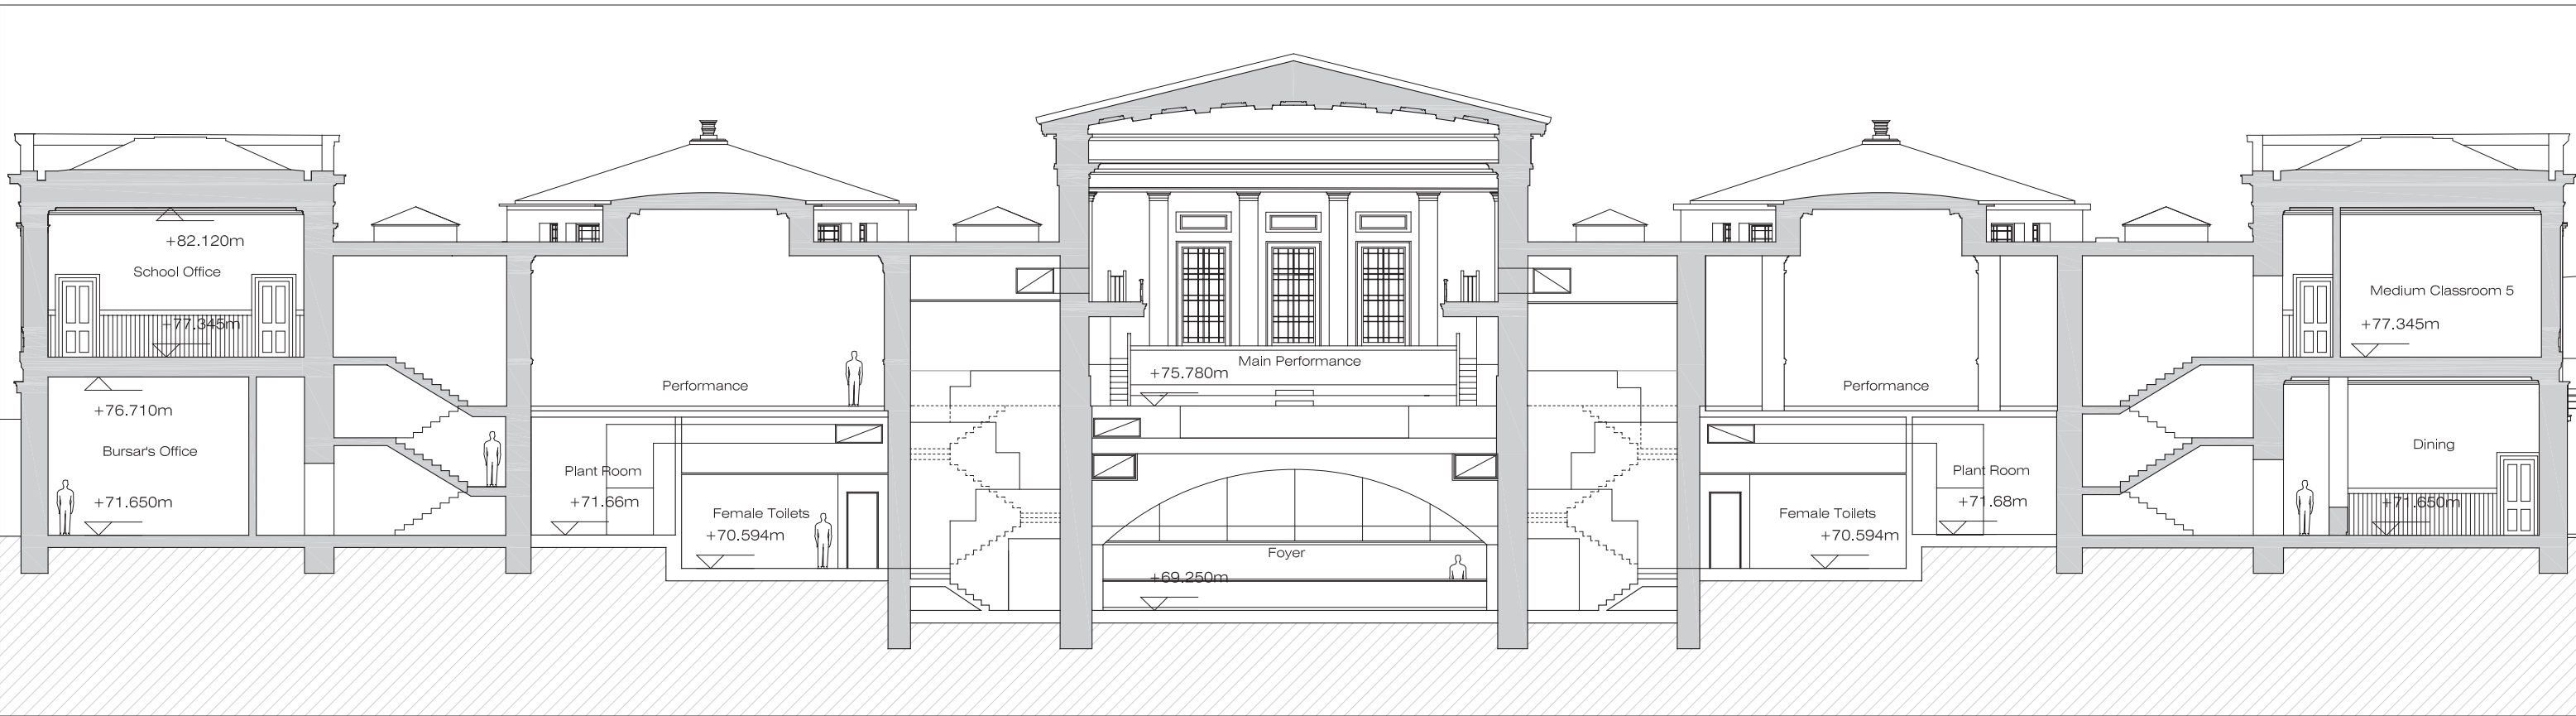

PROJECT TITLE: A New St Mary's Music School at the former Royal High School for the RHPST & Dunard Fund

DRAWING TITLE: GA Sections Proposed Sections CC, DD

DWG STATUS: INFORMATION

DRAWN: DR	JOB NO.
CHECKED: jem	DATE: 20.11.15
FILE	SCALE: 1:100 @ A1
DRAWING NO: AL/03/02	REVISION

Section EE Scale 1:200

Section EE Scale 1:100

Richard Murphy Architects

PROJECT TITLE A New St Mary's Music School
 the former Royal High School
 for the RHSPT & Dunard Fund

DRAWING TITLE GA Sections
 Proposed
 Sections EE

DWG STATUS INFORMATION

DRAWN DR	JOB NO.
CHECKED jem	DATE 20.11.15
FILE	SCALE 1:100 @ A1
DRAWING NO. AL/03/03	REVISION