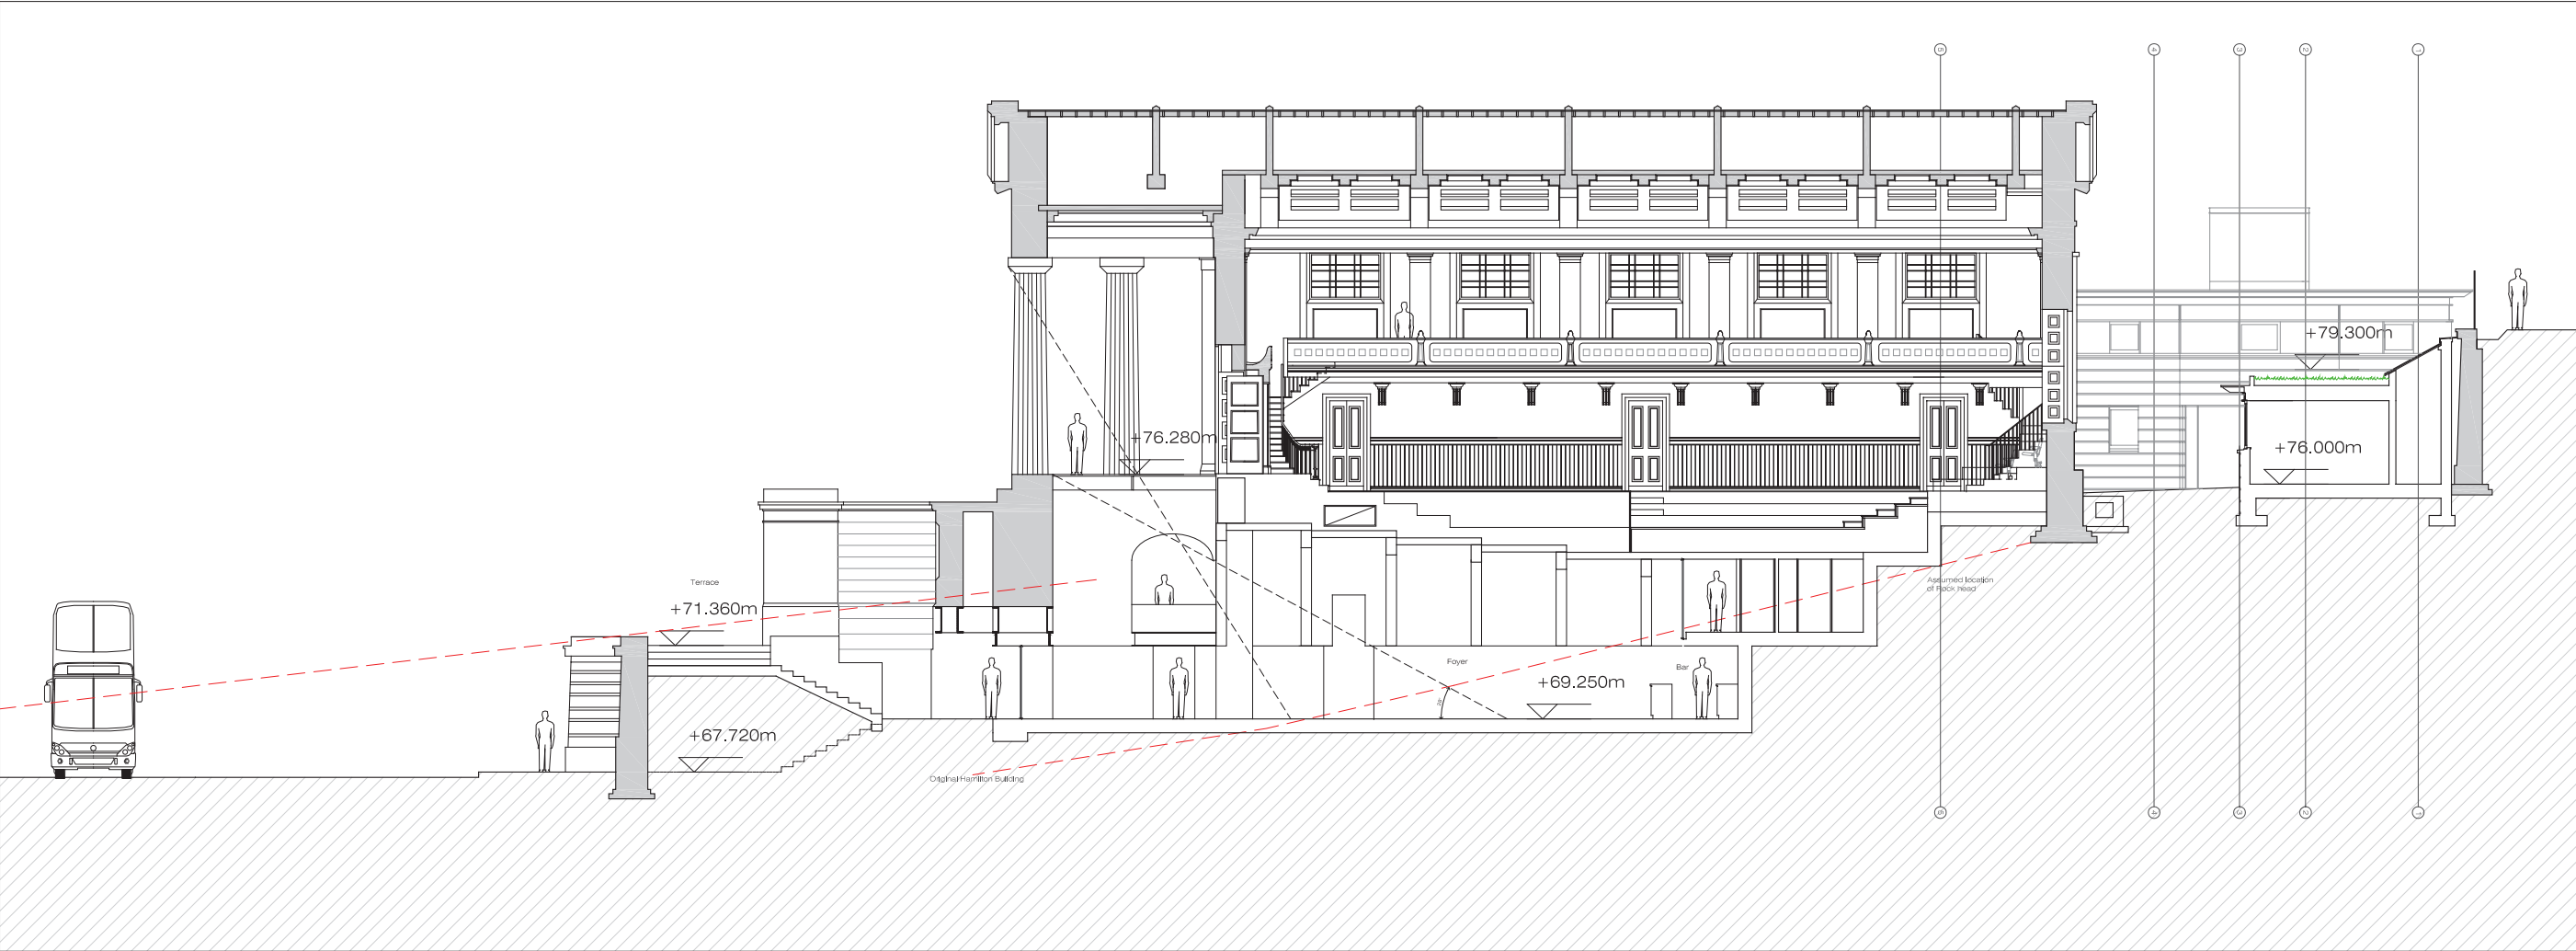

NOTES

Richard Murphy Architects Ltd.
Registered in Scotland No 255372
This drawing is copyright. All rights reserved.
Do not scale from this drawing; work from figured dimensions only.

Section CC Scale 1:100