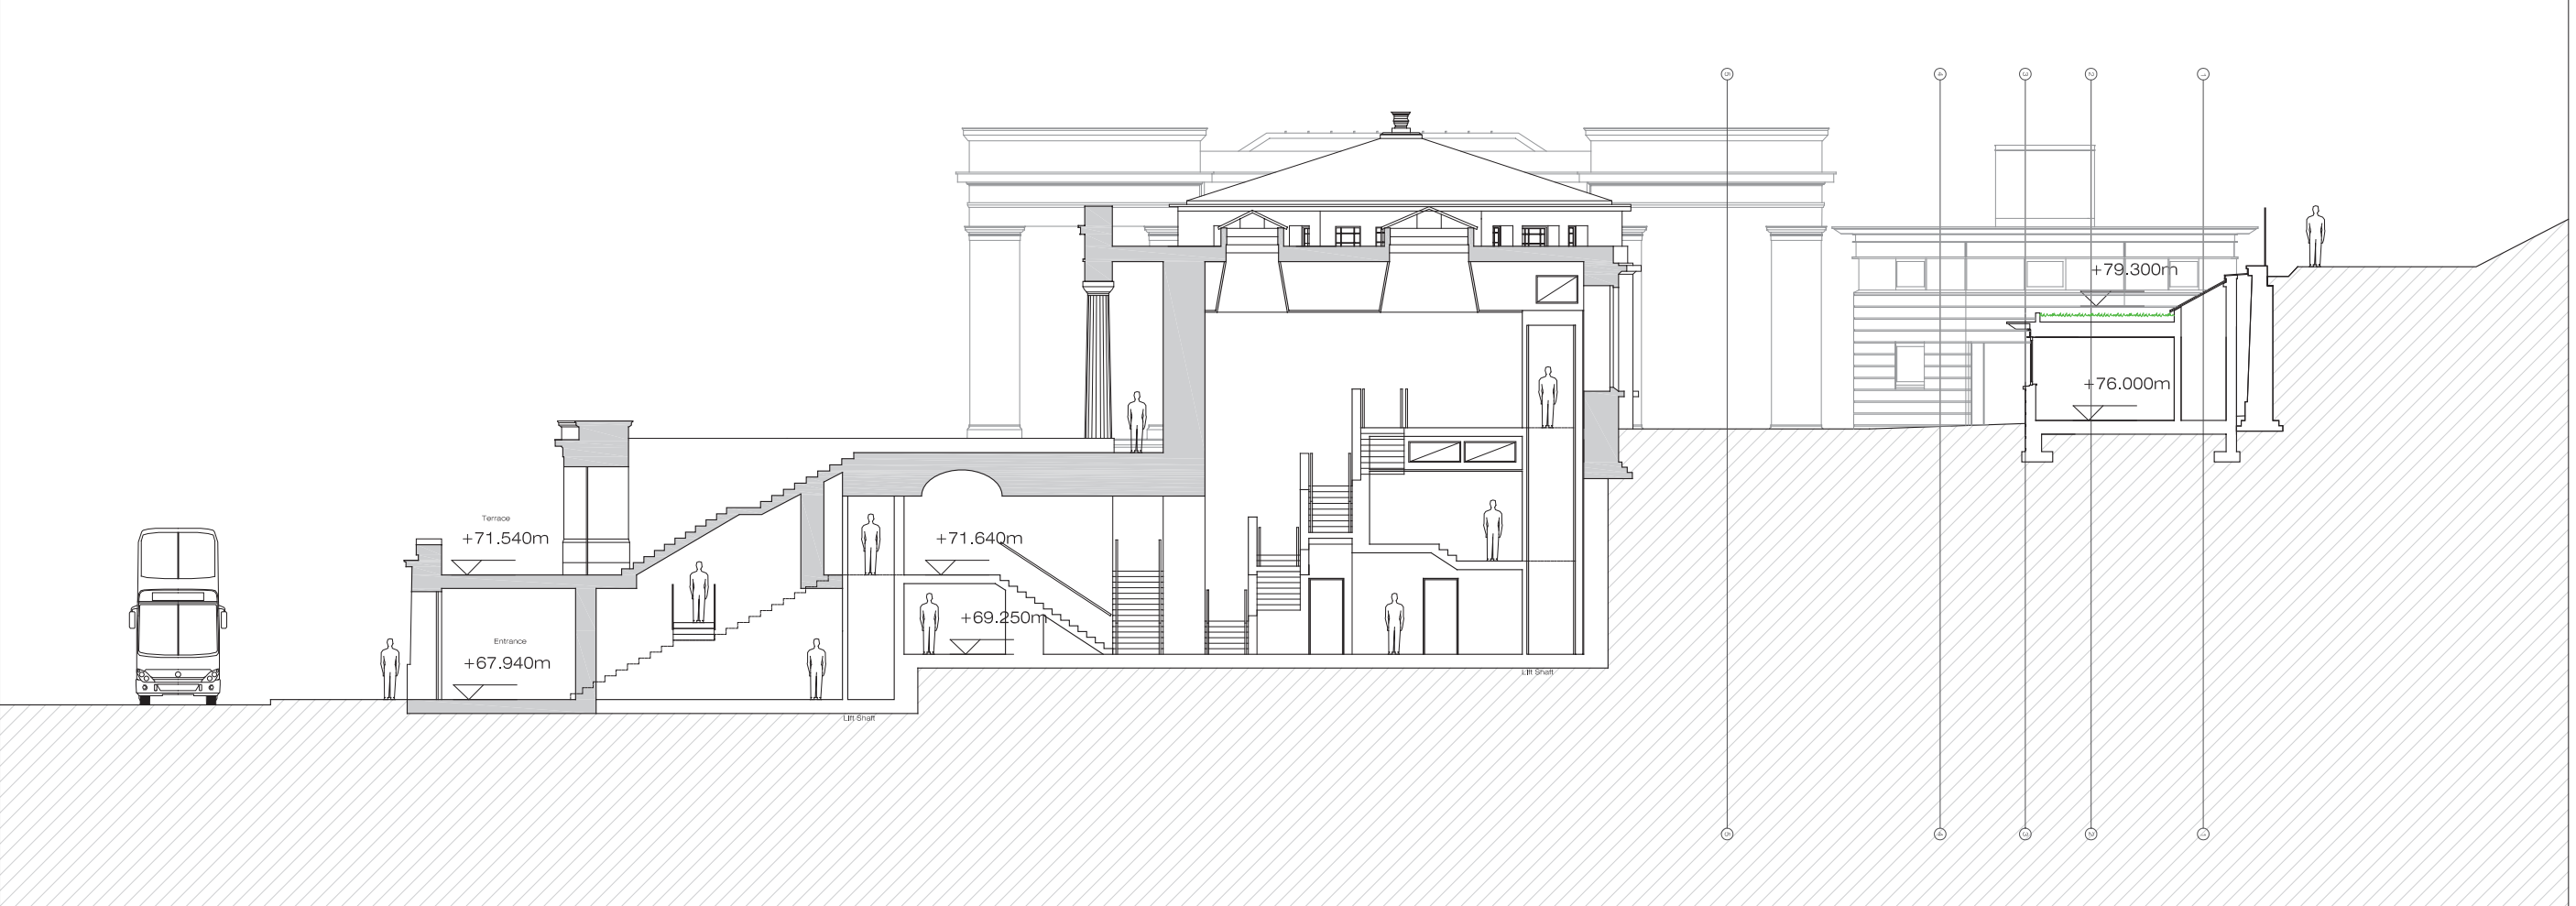

Section BB Scale 1:100

PROJECT TITLE A New St Mary's Music School at the former Royal High School for the RHPST & Dunard Fund

DRAWING TITLE GA Sections Proposed Sections AA, BB

DWG STATUS INFORMATION

DRAWN DR	JOB NO.
CHECKED jem	DATE 20.11.15
FILE	SCALE 1:100 @ A1

DRAWING NO. AL/03/01	REVISION