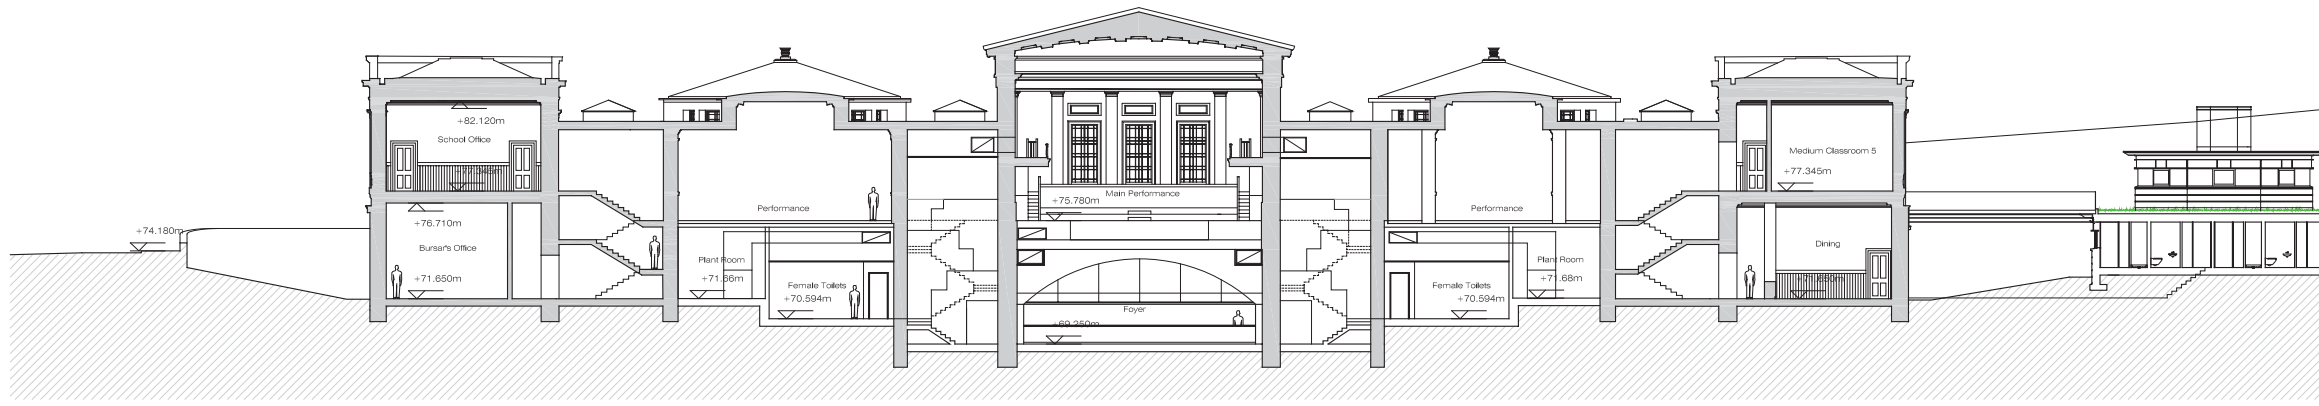

Section EE Scale 1:200