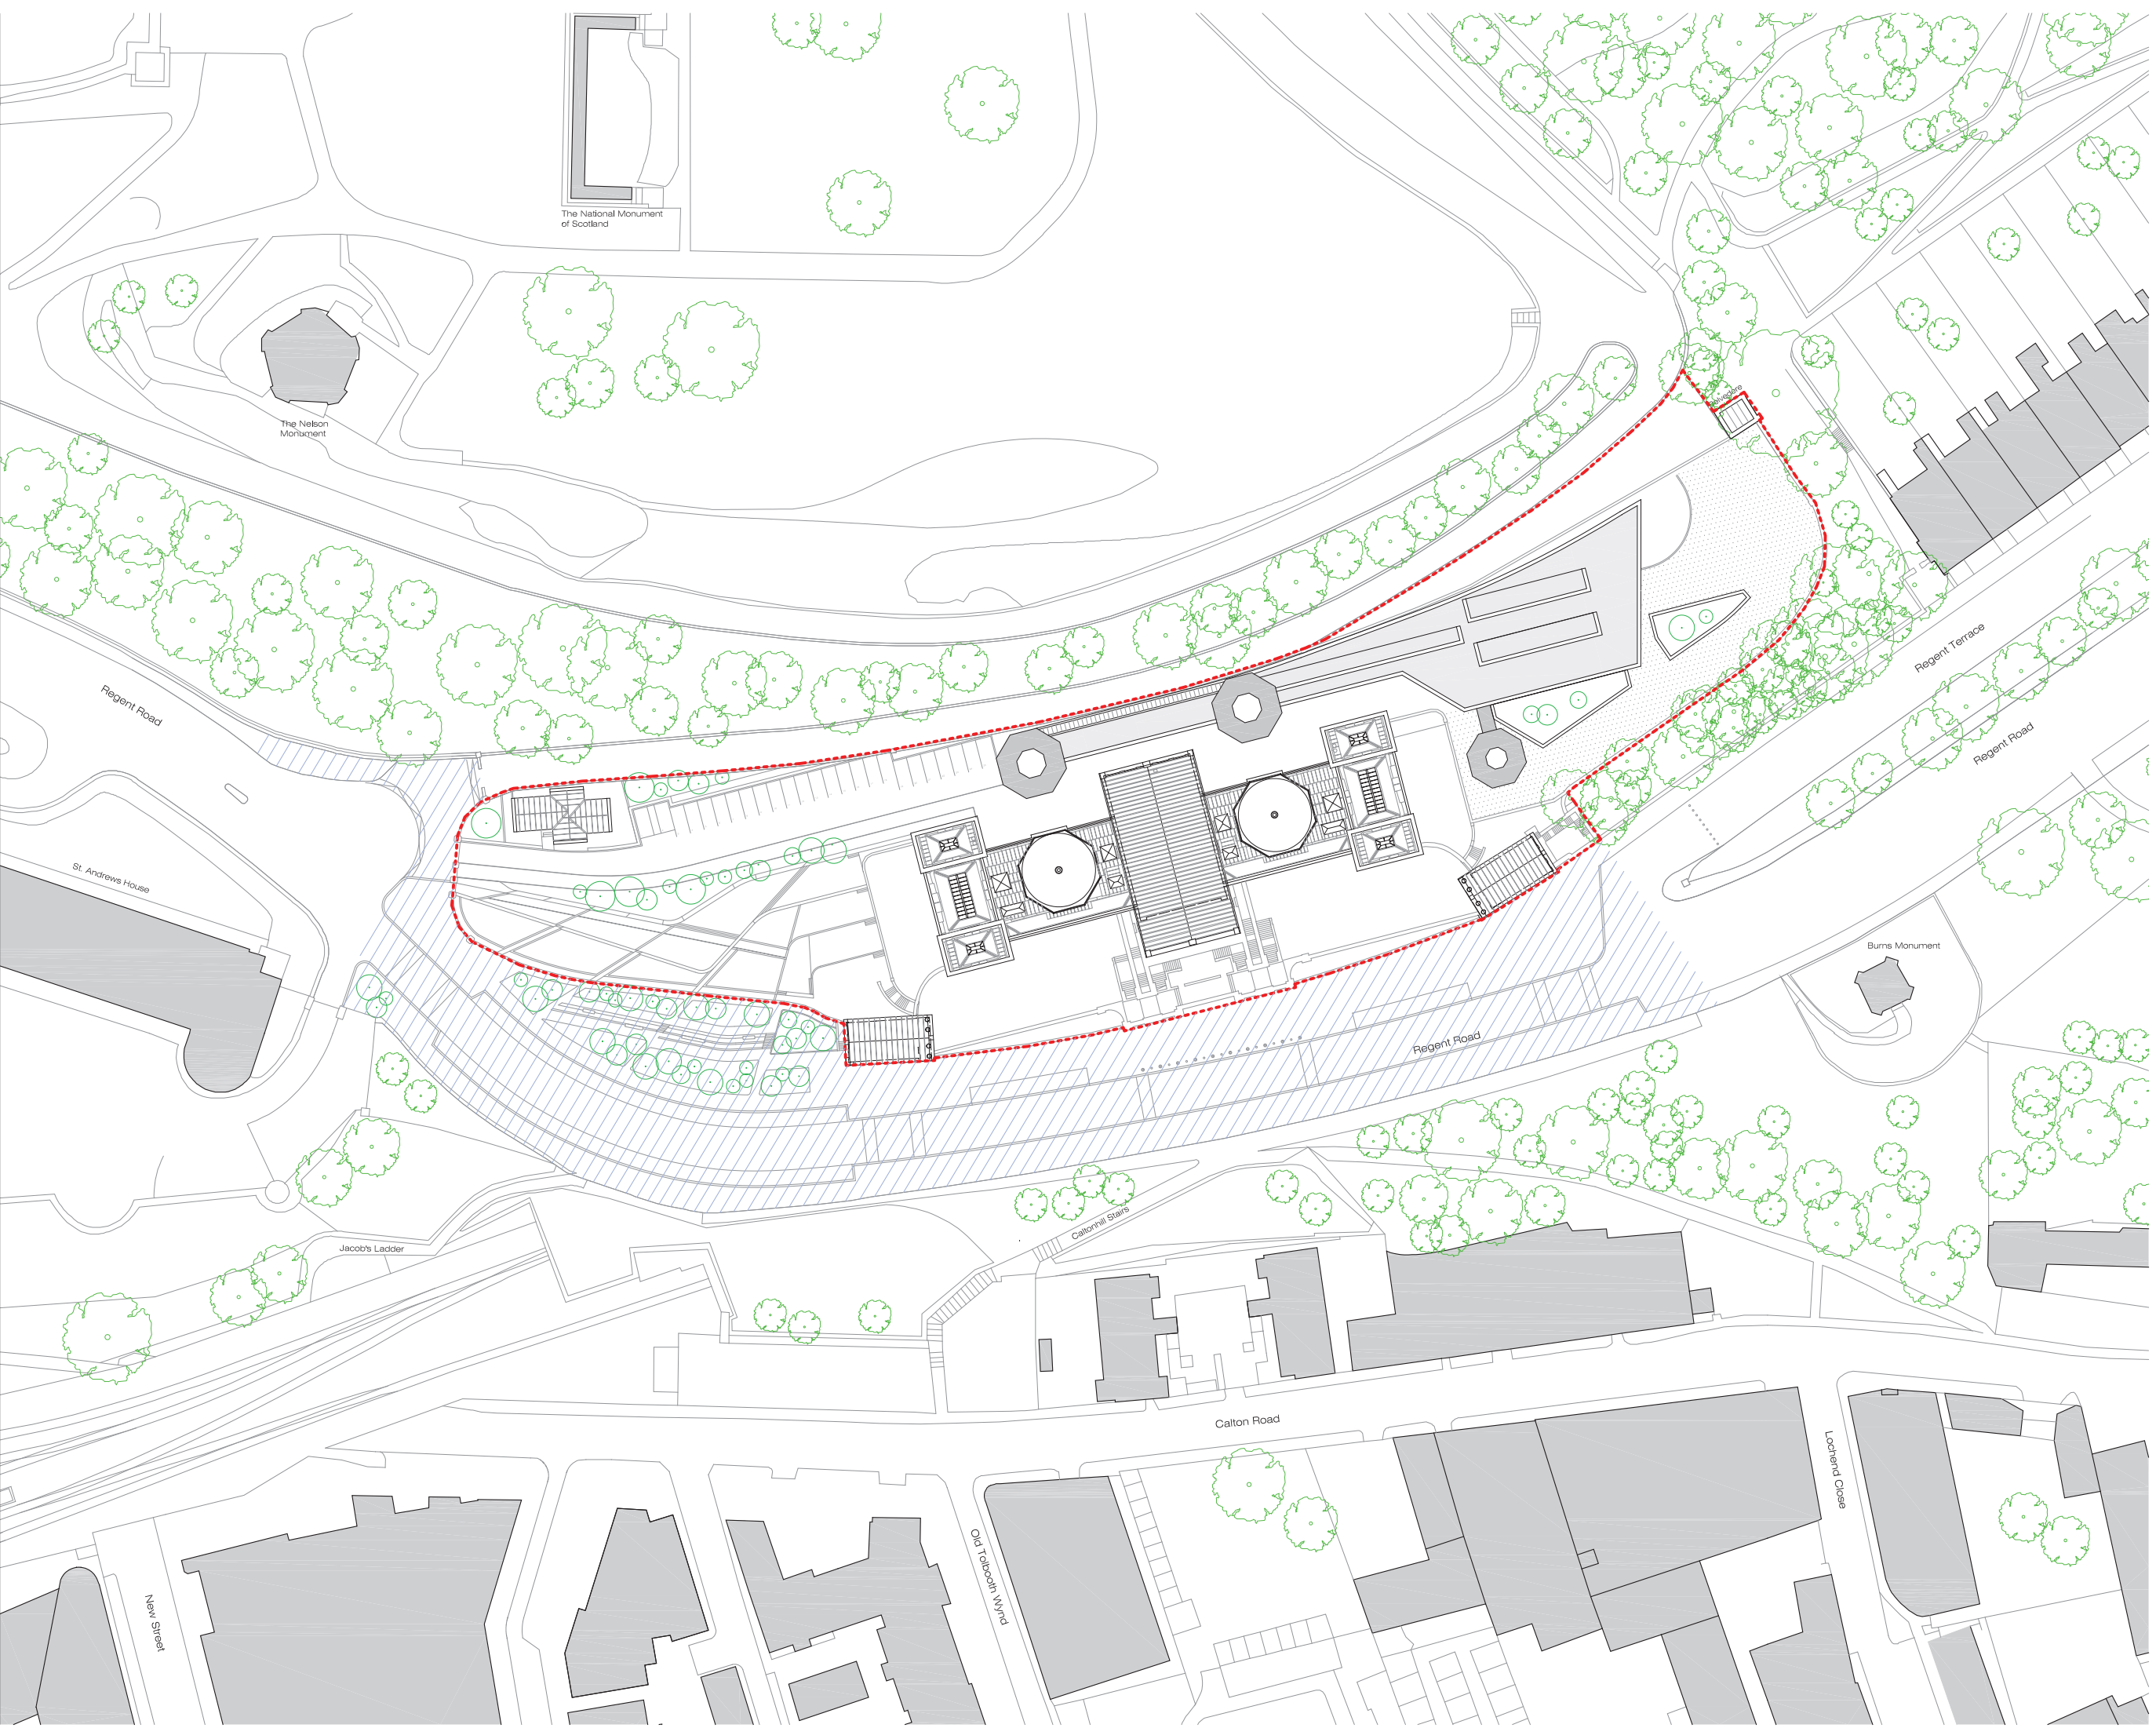

NOTES

This drawing is copyright. All rights reserved.
Do not scale from this drawing; work from figured dimensions only.

--- Site Boundary

Area indicates aspirational public realm enhancement. Exact extents to be agreed with CEC Planning & Highways Department. RHSPT contribution to funding to be agreed.

Richard Murphy Architects

PROJECT TITLE A new St Mary's Music School at the former Royal High School for the RHSPT & Dunard Fund

DRAWING TITLE Site Plan Proposed

DWG STATUS PLANNING

DRAWN: MD	JOB NO: 554
CHECKED: JM	DATE: Nov 2015
FILE:	SCALE: 1:500 @ A1
DRAWING NO.:	REVISION: